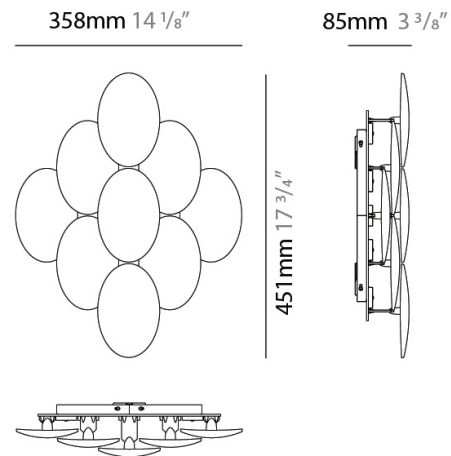

OBOLO SURFACE

D92171-WHI

PROJECT	
TYPE	
NOTES	
QUANTITY	
DATE	

GENERAL

Series: Obolo
 Brand: Milan
 Division: Design
 Mounting Type: Surface
 Mounting Location: Wall
 Subcategory: Wall Effect

PHYSICAL

Shape: Oval
 Length (mm): 451
 Length (in): 17 3/4
 Width (mm): 358
 Width (in): 14 1/8
 Height (mm): 85
 Height (in): 3 3/8
 Light Distribution: Indirect
 Weight (kg): 4.5
 Weight (lbs): 9.999
 Diffuser: Frosted White Glass

OPTICAL

RATINGS AND CERTIFICATIONS

Certified By: CSA Certified to UL and CSA Standards
 IP rating: IP20

OBOLO SURFACE

D92175

PROJECT
TYPE
NOTES
QUANTITY
DATE

GENERAL

Series: Obolo
Brand: Milan
Division: Design
Mounting Type: Surface
Mounting Location: Wall
Subcategory: Wall Effect

PHYSICAL

Shape: Rectangle
Length (mm): 1054
Length (in): 41 ½
Width (mm): 228
Width (in): 9.0
Height (mm): 1054
Height (in): 2 ½
Extension (mm): 64
Extension (in): 2 ½
Light Distribution: Indirect
Weight (lbs): 18
Diffuser: Frosted White Glass
Fixture Finish: WHI
Fixture Material: Glass / Aluminum